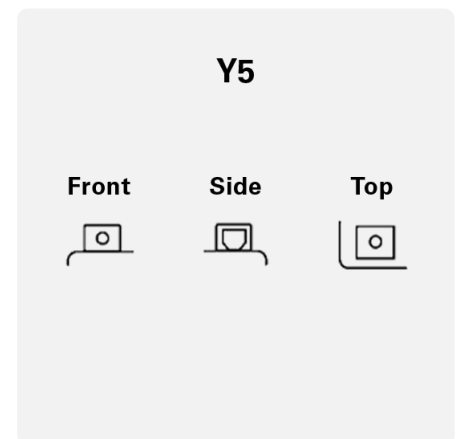

TECHNICAL DATA

Capacity:	6 Ah	CCA:	105 A
Voltage:	12 V	Dimensions (L/W/H):	151/88/94
Case Size:	TX7A-BS (TX7A-4)	Short Code:	TX7A-BS (TX7A-4)
UK-Code:	-	ETN:	506015011
Weight filled:	2,63 kg	Base Hold-down:	B00
Layout:	1	Terminal Type:	Y5

DRAWINGS

Base Hold-down

Layout

Terminal Type